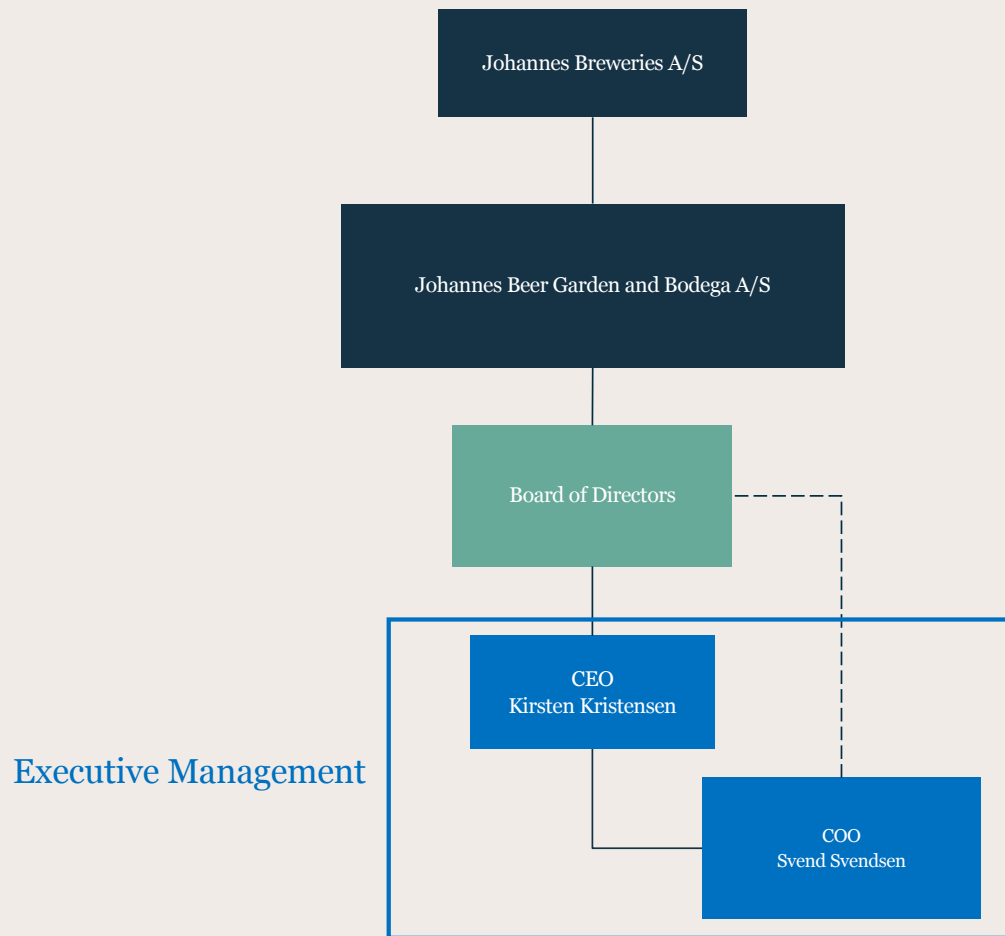

Organizational chart – Johannes Beer Garden and Bodega

Transfer of activities to DAMA and Green Galore, dissolution of Johannes Beer Garden and Bodega